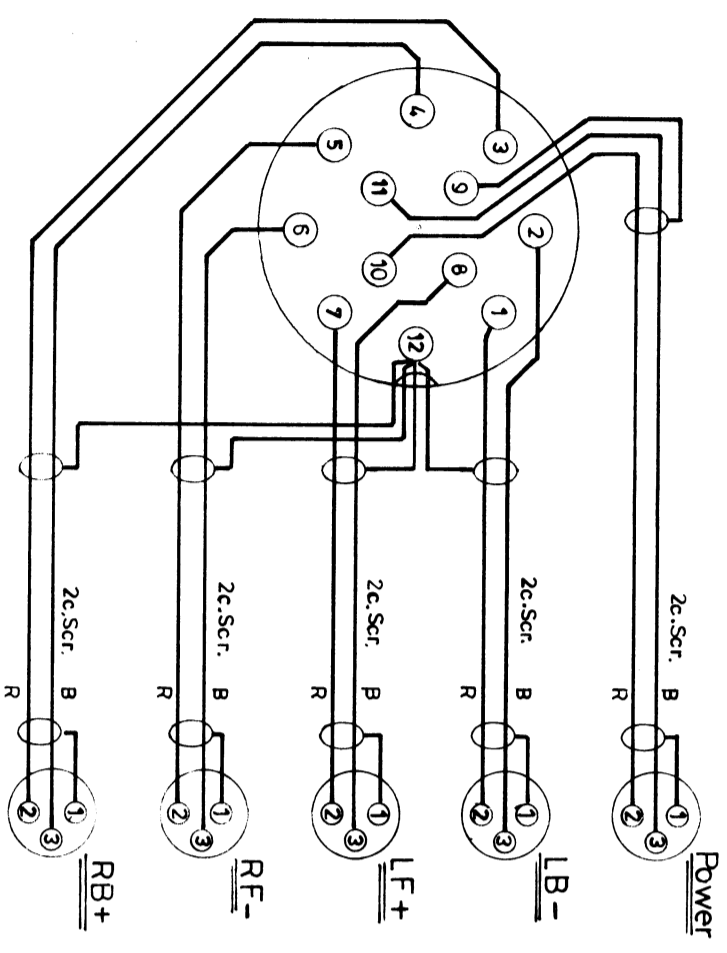

— "Calrec" 5way Female splitter cable —

— Studio Tie Lines —

— "Calrec" 5way Male splitter cable —

Tuchel C70 Type A
12pin female

XLR-3M
x5

XLR-3F
x5

Tuchel C70 Type A
12pin male

Pin allocation:

- 1. ● LB-
- 2. ● RB+
- 3. ● RB+
- 4. ● RF-
- 5. ● RF-
- 6. ● LF+
- 7. ● LF+
- 8. ● LF+
- 9. ● GR
- 10. ● Polarisising volts
- 11. ● 50 volts
- 12. ● Chassis

● Phase
● Out of phase

All connectors viewed from rear, i.e. solder side