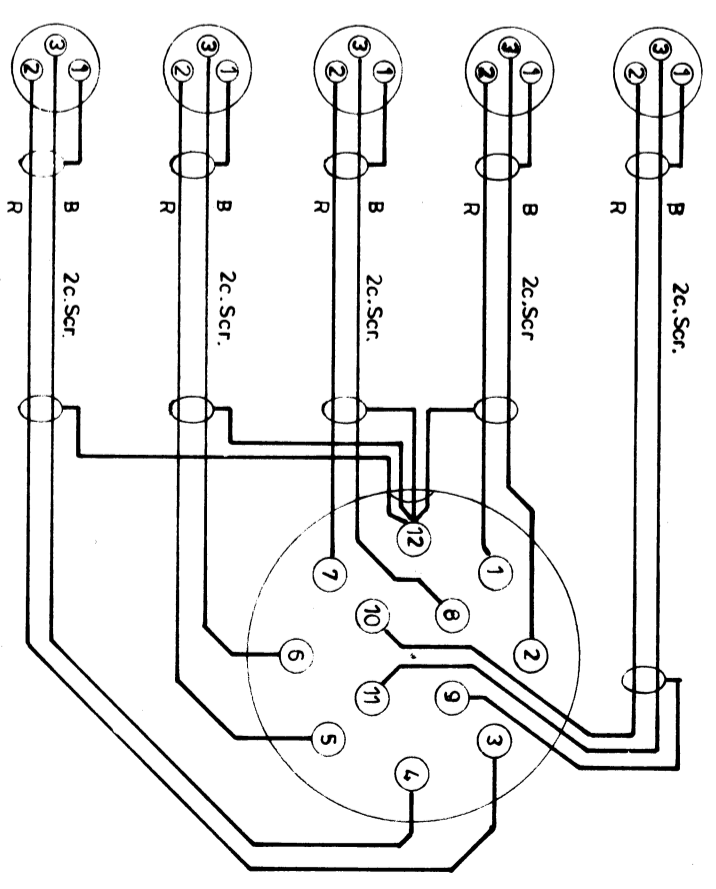

— "Calrec" 5way Female splitter cable —

— Studio Tie Lines —

— "Calrec" 5way Male splitter cable —

Tuchel C70 Type A
12pin female

XLR-3M
x5

XLR-3F
x5

Tuchel C70 Type A
12pin male

Pin allocation:

- 1. ● LB-
- 2. ● RB+
- 3. ● RB+
- 4. ● RF-
- 5. ● RF-
- 6. ● LF+
- 7. ● LF+
- 8. ● LF+
- 9. ● GR
- 10. ● Polarisising volts
- 11. ● 50 volts
- 12. ● Chassis

● Phase
● Out of phase

All connectors viewed from rear, i.e. solder side