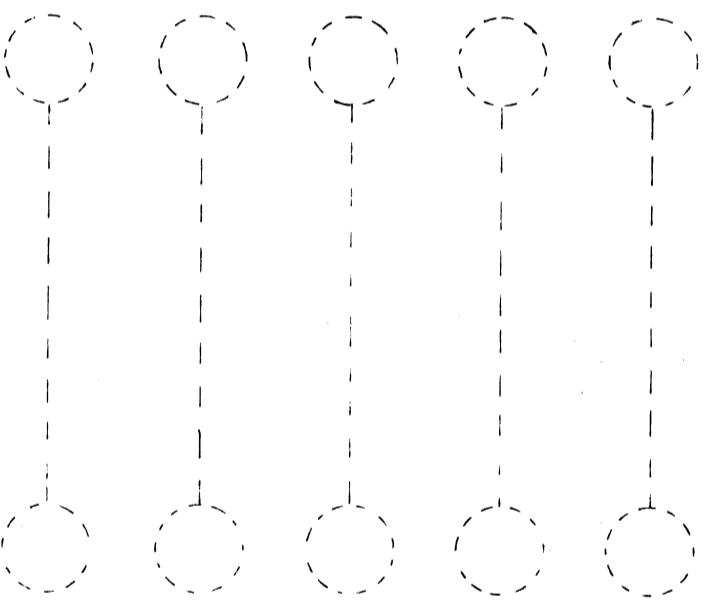

— "Calrec" 5way Female splitter cable —

— Studio Tie Lines —

— "Calrec" 5way Male splitter cable —

Tuchel C70 Type A
12pin female

XLR-3M
x5

XLR-3F
x5

Tuchel C70 Type A
12pin male

Pin allocation:

- 1. ● LB-
- 2. ● RB+
- 3. ● RB+
- 4. ● RF-
- 5. ● RF-
- 6. ● LF+
- 7. ● LF+
- 8. ● LF+
- 9. ● GR
- 10. ● Polarisising volts
- 11. ● 50 volts
- 12. ● Chassis

● Phase
● Out of phase

All connectors viewed from rear, i.e. solder side